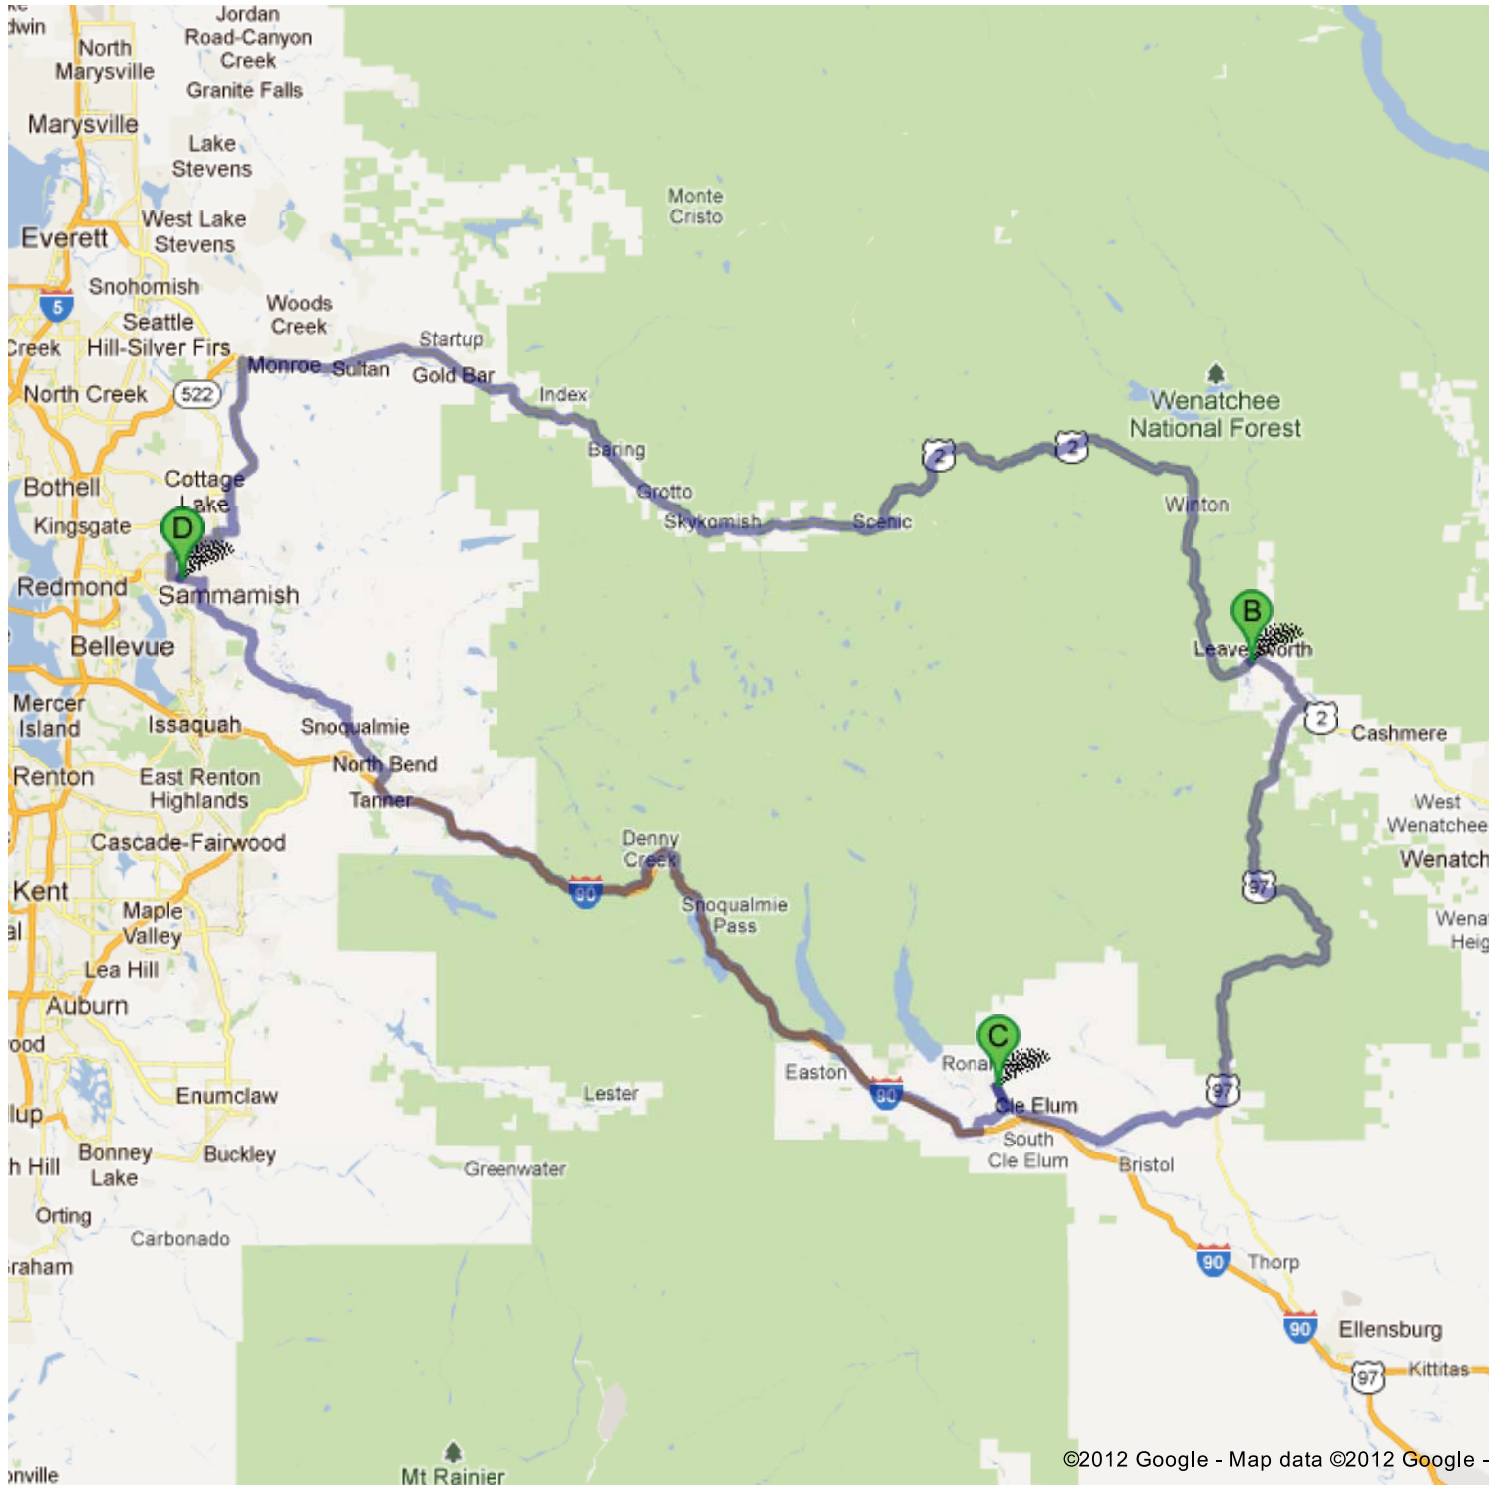

Directions to Meritage Meadows Inn

21407 Northeast Union Hill Road, Redmond, WA 98053 - (425) 487-4019

233 mi – about 4 hours 32 mins

©2012 Google - Map data ©2012 Google -